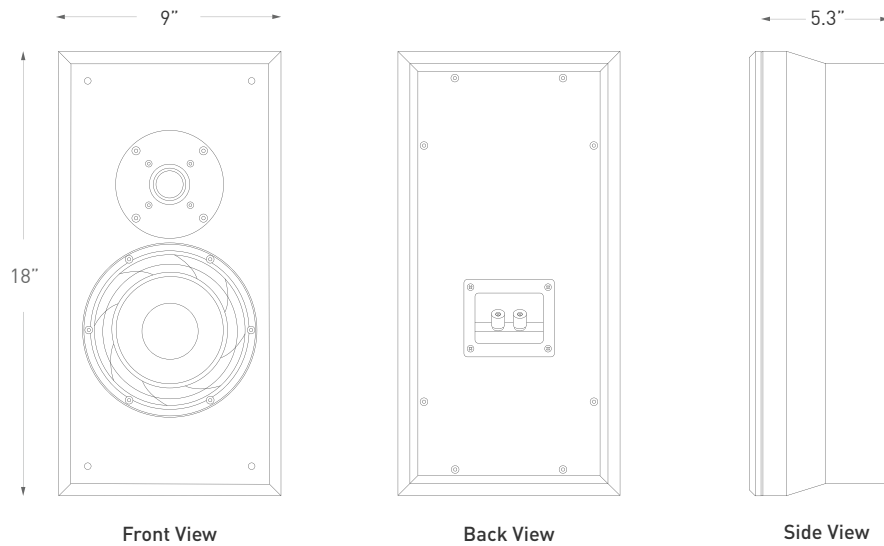

## Description

Leon's flagship Detail Ds700 on-wall speakers celebrate a 20-year history of American craftsmanship, acoustic engineering, and timeless aesthetics. Each speaker is handcrafted from 1" solid MDF and features world-class 7" aluminum cone woofers and 25mm cloth-dome tweeters for an unrivaled listening experience—perfect for providing immersive sound in any commercial application.

## Key Features

- Handmade 7" aluminum cone woofers and 25mm cloth-dome tweeters
- 1" solid MDF cabinets provide unparalleled structural rigidity while decreasing unwanted resonance
- Unrivaled listening experience for large scale commercial applications
- Sonically-matched to Hz700 soundbar and Pr700 sidemount speakers
- Meticulously handcrafted, detailed, and tested in the USA

## TECHNICAL SPECIFICATIONS

<b>Height</b>	18"	<b>Components</b>	7" aluminum cone woofers; 25mm cloth-dome tweeters
<b>Width</b>	9"	<b>Impedance</b>	4Ω
<b>Depth</b>	5.3" (5.82" with grill and hardware)	<b>Rec. Power</b>	150-250W
<b>Weight</b>	15.5 lbs.	<b>Max. Output</b>	110dB
<b>Material</b>	MDF enclosure	<b>Coverage</b>	Hor: 110°; Vert: 140°
<b>Finish</b>	Matte Black (or any custom finish)	<b>Freq. Resp.</b>	60-20kHz +/- 4dB
<b>Grill</b>	Black Fabric (custom grills available)*	<b>Sensitivity</b>	85dB @ 2.83V/1m
<b>Connections</b>	Copper binding post		
<b>Mounting</b>	DsFMB, FLSH, DsTTS		