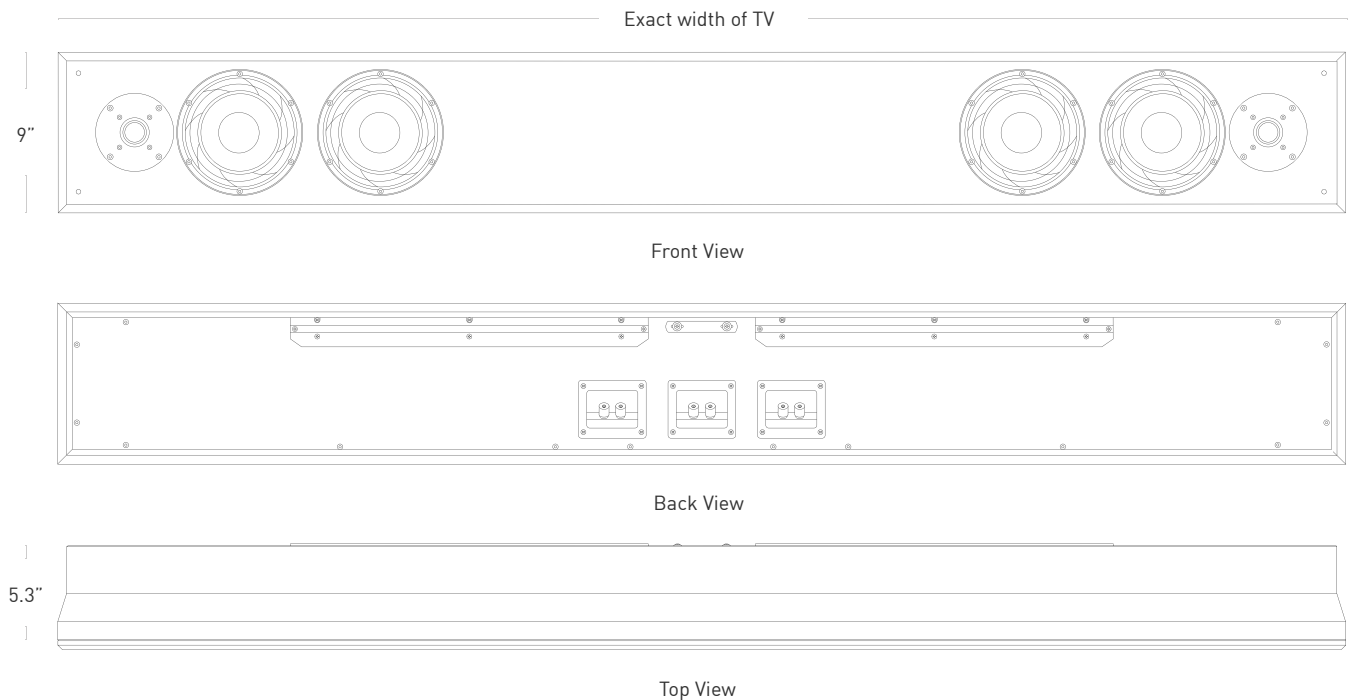

Description

Leon's flagship Horizon Hz700 soundbar celebrates a 20-year history of American craftsmanship, acoustic engineering, and timeless aesthetics. Each speaker is handcrafted from 1" solid MDF and features world-class 7" aluminum cone woofers and 25mm cloth-dome tweeters for an unrivaled listening experience—perfect for any large scale commercial application.

Applications

High-output video walls, multimedia presentation rooms

Key Features

- Custom built to match the width of any display or multi-screen array
- Handmade 7" aluminum cone woofers and 25mm cloth-dome tweeters
- 1" solid MDF cabinets provide unparalleled structural rigidity while decreasing unwanted resonance
- Unrivaled listening experience for large scale commercial applications
- Available as Left/Center/Right, Left/Right, or Center-only channels
- Sonically-matched to Ds700 surround sound speakers
- Meticulously handcrafted, detailed, and tested in the USA

TECHNICAL SPECIFICATIONS

Height	9"	Components	7" aluminum cone woofers; 25mm cloth-dome tweeters
Width	Exact width of TV	Impedance	4Ω
Depth	5.3" (5.82" with grill and hardware)	Rec. Power	150-250W
Weight	20-40 lbs.	Max. Output	110dB
Material	MDF enclosure	Coverage	Hor: 110°; Vert: 140°
Finish	Matte Black (or any custom finish)	Freq. Resp.	60-20kHz +/- 4dB
Grill	Black Fabric (custom grills available)*	Sensitivity	85dB @ 2.83V/1m
Connections	Copper binding post	Configurations	Hz700, Hz700-LR, Hz700-C
Mounting	HzUMB, HzMMB, HzTTS		